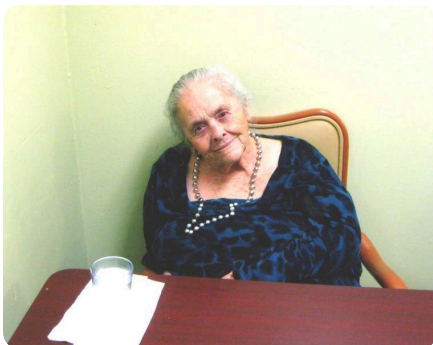

June 9 at 6:16 AM

Media

CONSUELO ECHEZARRETA

AUG 8, 1928 - MAR 4, 2016

Van Orsdel Funeral & Cremation Services shared a **Tribute Video**.

June 9 at 6:19 AM

Media

CONSUELO ECHEZARRETA

AUG 8, 1928 - MAR 4, 2016

Van Orsdel Funeral & Cremation Services shared 8 photos to the LifeTributes album.

June 9 at 6:16 AM

Media

CONSUELO ECHEZARRETA

AUG 8, 1928 - MAR 4, 2016

Memories only last if you share them